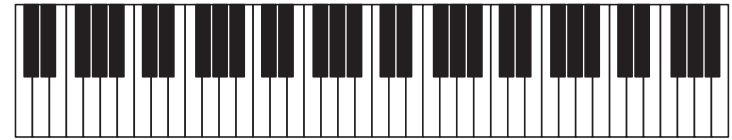

THE ANIMEN
Stage Plan -2011

BASS

D.I.

Guitar 2

Guitar 1

D.I.

D.I. Acoustic Guitar